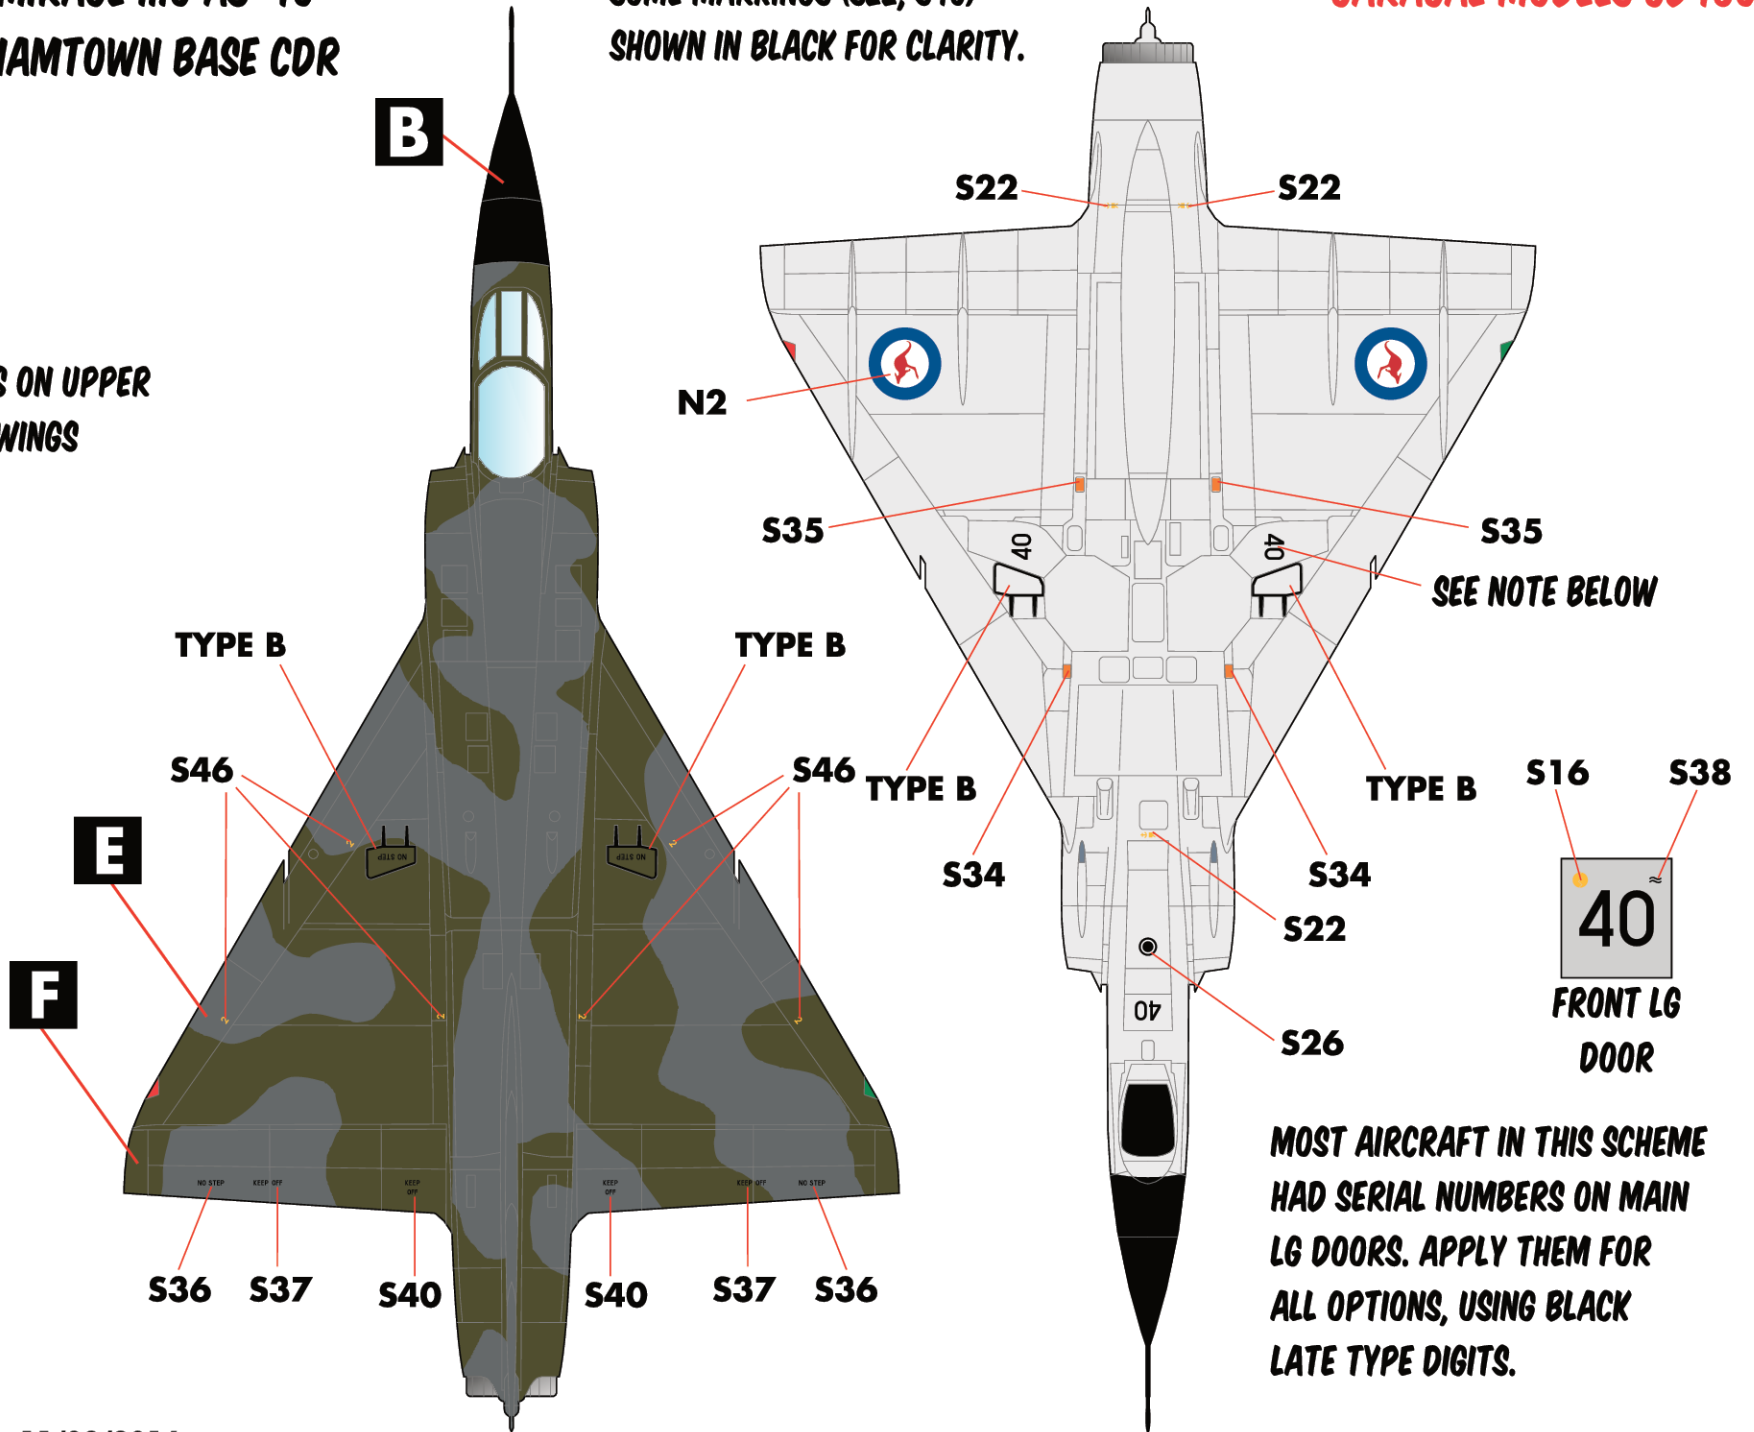

**OPTION 5: MIRAGE III0 A3-40**  
**RAAF WILLIAMTOWN BASE CDR**  
**1976**

**CARACAL MODELS CD48097**

**SOME MARKINGS (S22, S46)**  
**SHOWN IN BLACK FOR CLARITY.**

**NO ROUNDELS ON UPPER**  
**SURFACE OF WINGS**

**MOST AIRCRAFT IN THIS SCHEME**  
**HAD SERIAL NUMBERS ON MAIN**  
**LG DOORS. APPLY THEM FOR**  
**ALL OPTIONS, USING BLACK**  
**LATE TYPE DIGITS.**